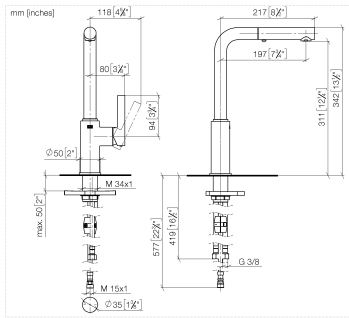

DORNBRACHT PIUR Single-lever mixer Pull-out with spray function - Chrome

33 960 210

- 197mm projection
- pivotable spout 360°
- air-enriched flow and spray flow
- max. flow 6.7 l/min at 3 bar flow pressure
- fabric braided hose 1500 mm

Intrinsic protection against back flow.

	Chrome	33 960 210-00
	Soft Black	33 960 210-69
	Brushed Nickel	33 960 210-70

DORNBRACHT PIUR Single-lever mixer Pull-out with spray function - Chrome

33 960 210

Certificates

Belgaqua_23-012- 27_3. AbP_10139.

ACS_23 ACC NY 306.

DORNBACHT PIUR Single-lever mixer Pull-out with spray function - Chrome

33 960 210

Parts for other finishes can be found here: [Soft Black](#)

Spare parts list

No.	Item Number	Name	Quantity used	Delivery time
1	90 12 11 181 00-00	shower	1	2
2	90 14 05 081 00 90	seal	1	2
3	90 23 01 051 00 90	flow reducer	1	2
4	90 30 02 101 00 90	hose	1	2
5	90 14 15 060 00 90	gasket kit	1	2
6	90 15 05 060 00 90	cartridge	1	2
7	90 28 30 011 00-00	cover	1	2
8	90 20 21 001 00-00	handle	1	2
9	90 27 21 001 00-00	rosette	1	2
10	90 30 01 200 00 90	shaft	1	2
11	90 23 10 003 00 90	fixing set	1	2
12	04 30 04 101 00 90	hose	2	2
13	90 30 04 110 00 90	hose	1	2