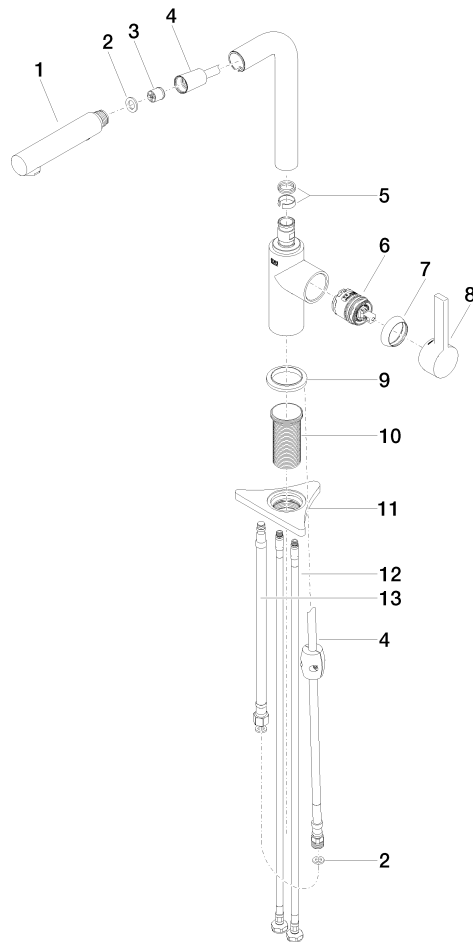

DORNBRACHT PIUR Single-lever mixer Pull-out with spray function - Chrome

33 960 210

- 197mm projection
- pivotable spout 360°
- air-enriched flow and spray flow
- max. flow 6.7 l/min at 3 bar flow pressure
- fabric braided hose 1500 mm

Intrinsic protection against back flow.

	Chrome	33 960 210-00
	Soft Black	33 960 210-69
	Brushed Nickel	33 960 210-70

DORNBRACHT PIUR Single-lever mixer Pull-out with spray function - Chrome

33 960 210

Certificates

Belgaqua_23-012- 27_3. AbP_10139.

ACS_23 ACC NY 306.

DORNBACHT PIUR Single-lever mixer Pull-out with spray function - Chrome

33 960 210

Parts for other finishes can be found here: [Soft Black](#)

Spare parts list

No.	Item Number	Name	Quantity used	Delivery time
1	90 12 11 181 00-00	shower	1	2
2	90 14 05 081 00 90	seal	1	2
3	90 23 01 051 00 90	flow reducer	1	2
4	90 30 02 101 00 90	hose	1	2
5	90 14 15 060 00 90	gasket kit	1	2
6	90 15 05 060 00 90	cartridge	1	2
7	90 28 30 011 00-00	cover	1	2
8	90 20 21 001 00-00	handle	1	2
9	90 27 21 001 00-00	rosette	1	2
10	90 30 01 200 00 90	shaft	1	2
11	90 23 10 003 00 90	fixing set	1	2
12	04 30 04 101 00 90	hose	2	2
13	90 30 04 110 00 90	hose	1	2